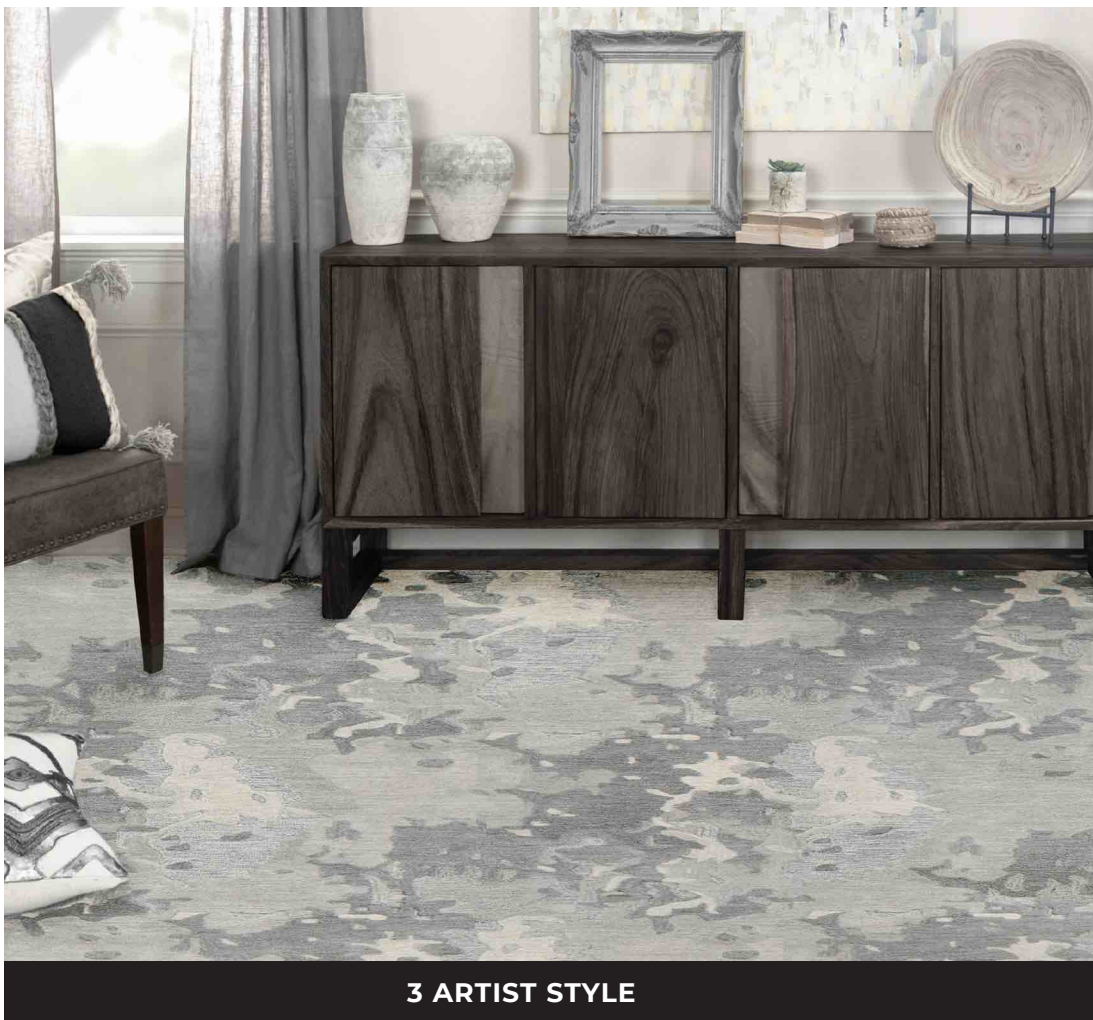

MATISSE 1023

SPECIFICATIONS

Construction: Hand-Tufted Pattern Cut / Loop

Fiber: 100% DecoWool™

Width: 13'1"

Total Height: .625"

Pattern Repeat: 40" (W) x 80" (L)

*pattern repeat may vary and is not guaranteed to side-match

Backing: DecoCloth™

Rating: Residential / Light Commercial

FF 1-70: Meets Methenamine Pill Test Requirements

Warranty: 5 Year Limited Residential Warranty

Origin: India

- Custom Rugs Available
- Specifications are subject to nominal color and texture variances
- Please refer to our website for detailed product information

decorativeconceptsllc.com

3 ARTIST STYLE