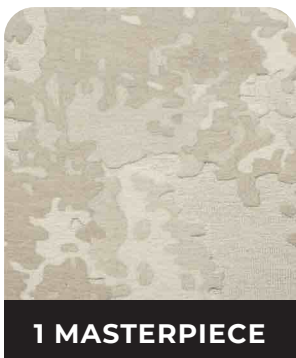

1 MASTERPIECE