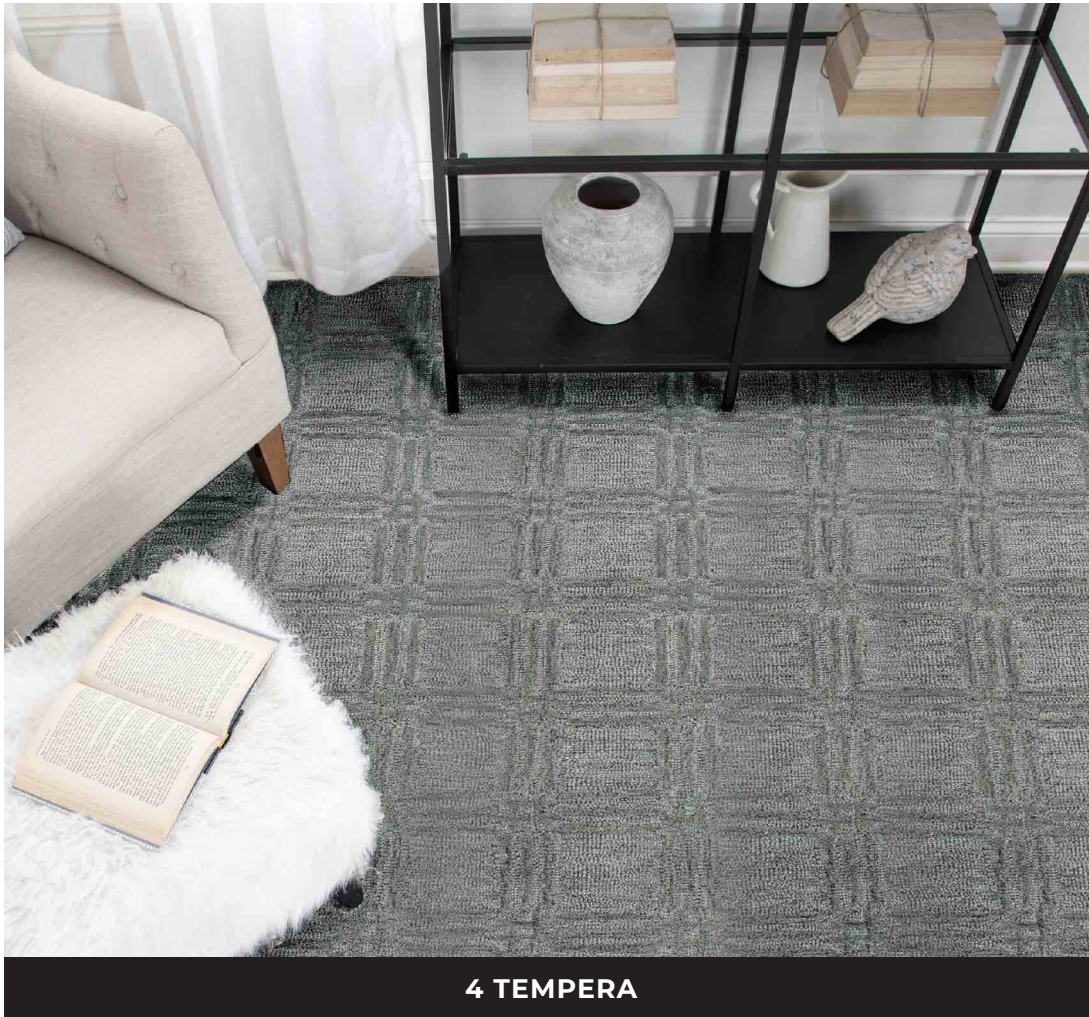

da VINCI 1020

SPECIFICATIONS

Construction: Hand-Tufted Pattern Cut / Loop

Fiber: 100% DecoWool™

Width: 13'1"

Total Height: .375"

Pattern Repeat: 8.75" (W) x 8.75" (L)

*pattern repeat may vary and is not guaranteed to side-match

Backing: DecoCloth™

Rating: Residential / Light Commercial

FF 1-70: Meets Methenamine Pill Test Requirements

Warranty: 5 Year Limited Residential Warranty

Origin: India

- Custom Rugs Available
- Specifications are subject to nominal color and texture variances
- Please refer to our website for detailed product information

decorativeconceptsllc.com

4 TEMPERA