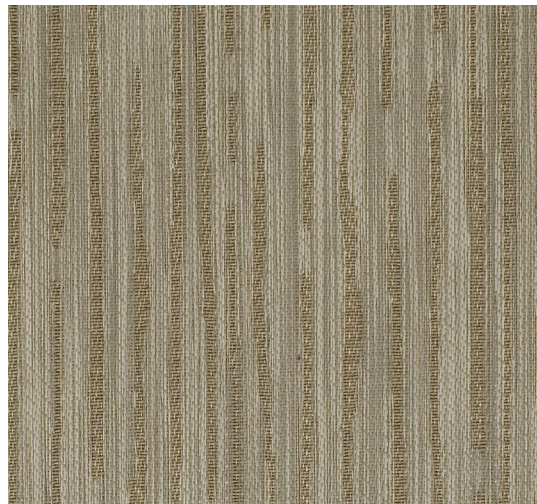

EXPRESSION 2005F2

Decorative
CONCEPTS™

RUG SIZES AVAILABLE

- 5' x 7'
- 6' x 9'
- 8' x 10'
- 8'6" x 11'6"

Custom rug program also available

SPECIFICATIONS

Fiber: DecoVinyl™, our signature luxury woven vinyl

Backing: DecoBac™, a high density felt cushion of compressed polyester fibers providing superior comfort and wear performance

Construction: Woven

Width: 8'6"

Use: Sophistication for both indoor and outdoor

Origin: Made in the USA

decorativeconceptsllc.com

1 SANDSTONE

2 ANTIQUE TAN

3 STERLING

4 RICE PAPER

5 MODERN GREY