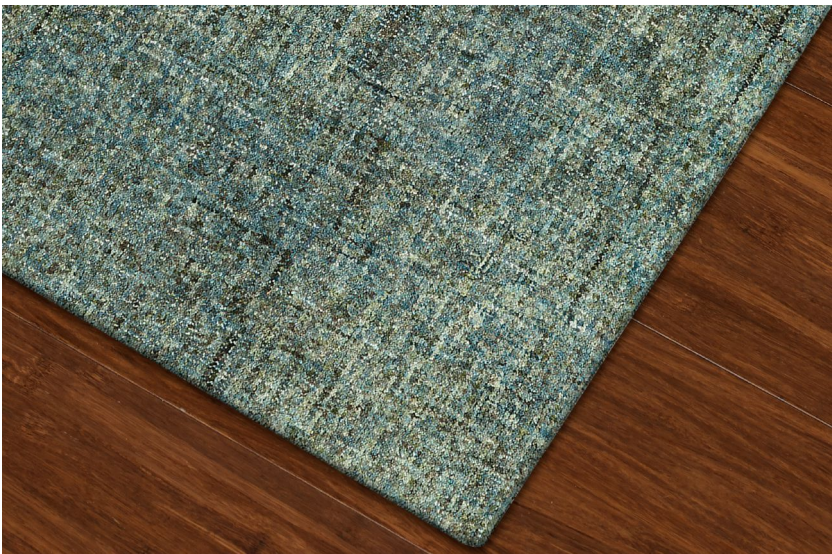

1 EXHIBITION

2 ARTWORK

3 IMPRESSIONISM

4 FRESH SCENE

5 SPECIAL EFFECTS

6 TEXTURE

7 BRUSHSTROKE

PATINA 1004

WOOL AREA RUG PROGRAM

RUG SIZES AVAILABLE

- 3'6" x 5'6"
- 5' x 7'6"
- 8' x 10'
- 9' x 13'

SPECIFICATIONS

Fiber: 100% Wool
Construction: Hand-Tufted
Origin: Made In India
decorativeconceptsllc.com

Decorative
 CONCEPTS™