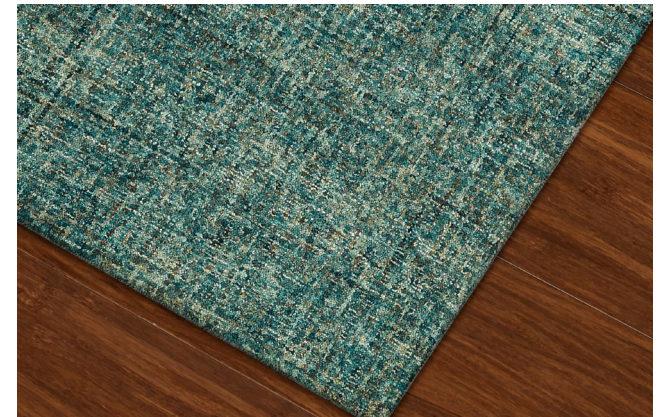

1 EXHIBITION

2 ARTWORK

3 IMPRESSIONISM

4 FRESH SCENE

5 SPECIAL EFFECTS

6 TEXTURE

7 BRUSHSTROKE

PATINA 1004

WOOL AREA RUG PROGRAM

RUG SIZES AVAILABLE

- 3'6" x 5'6"
- 5' x 7'6"
- 8' x 10'
- 9' x 13'

SPECIFICATIONS

Fiber: 100% Wool
Construction: Hand-Tufted
Origin: Made In India
decorativeconceptsllc.com

Decorative
 CONCEPTS™