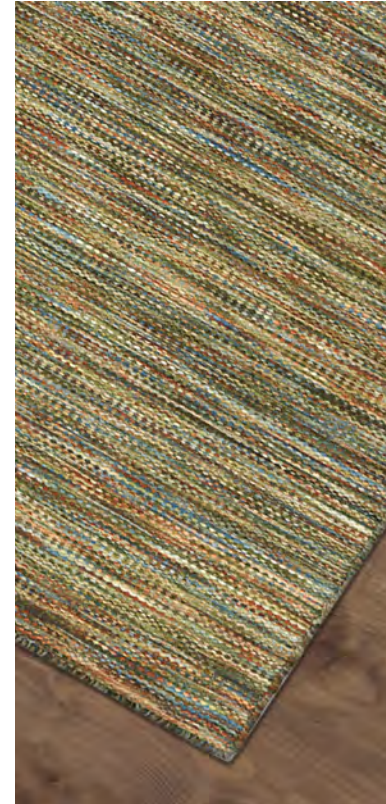

### RUG SIZES AVAILABLE

- 3'6" x 5'6"
- 5'x 7'6"
- 8' x 10'
- 9' x 13'

### SPECIFICATIONS

**Fiber:** 100% Wool  
**Construction:** Hand-Tufted  
**Origin:** Made In India

[decorativeconceptsllc.com](http://decorativeconceptsllc.com)

*Decorative*  
CONCEPTS™

2 TWISTED BRAID

3 HEIRLOOM

4 ARTISAN CRAFTED

5 MULTI-THREADS

6 HANDSTITCHED