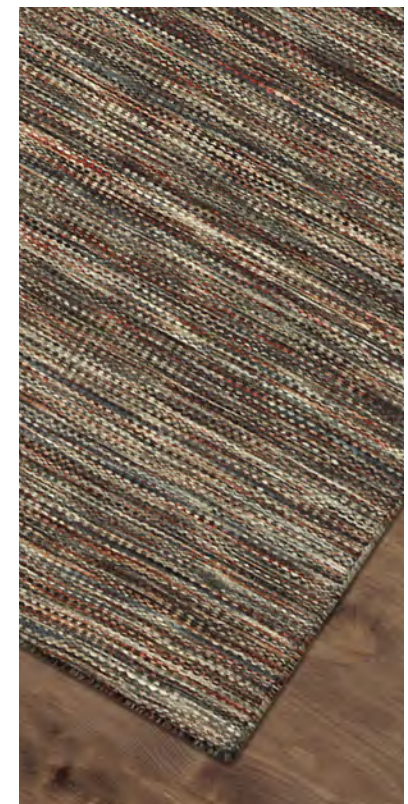

### RUG SIZES AVAILABLE

- 3'6" x 5'6"
- 5'x 7'6"
- 8' x 10'
- 9' x 13'

### SPECIFICATIONS

**Fiber:** 100% Wool  
**Construction:** Hand-Tufted  
**Origin:** Made In India

[decorativeconceptsllc.com](http://decorativeconceptsllc.com)

*Decorative*  
CONCEPTS™

2 TWISTED BRAID

3 HEIRLOOM

4 ARTISAN CRAFTED

5 MULTI-THREADS

6 HANDSTITCHED