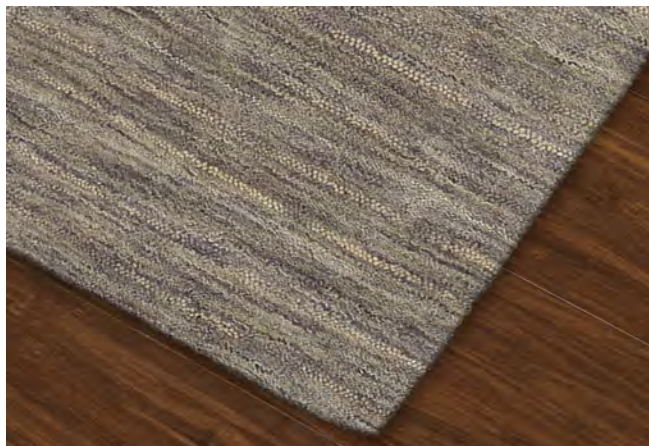

1 GALLERY

2 FINE ART

3 MONOCHROMATIC

4 HARMONIOUS

5 EXPRESSION

6 MASTERPIECE

COMPOSITION 1005

WOOL AREA RUG PROGRAM

RUG SIZES AVAILABLE

- 3'6" x 5'6"
- 5'x 7'6"
- 8' x 10'
- 9' x 13'

SPECIFICATIONS

Fiber: 100% Wool
Construction: Hand-Loomed
Origin: Made In India

decorativeconceptsllc.com

7 WATERCOLOUR