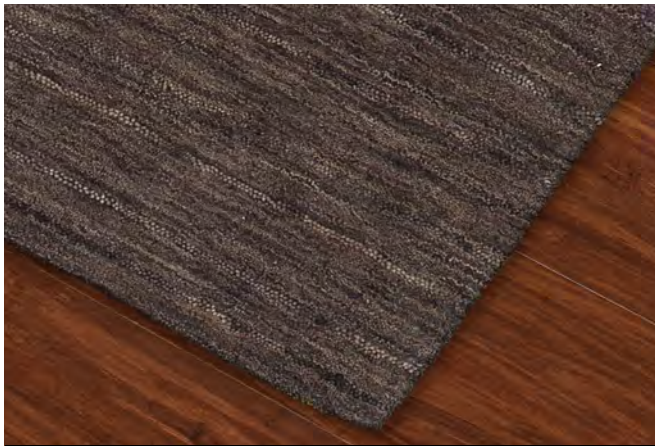

1 GALLERY

2 FINE ART

3 MONOCHROMATIC

4 HARMONIOUS

5 EXPRESSION

6 MASTERPIECE

COMPOSITION 1005

WOOL AREA RUG PROGRAM

RUG SIZES AVAILABLE

- 3'6" x 5'6"
- 5'x 7'6"
- 8' x 10'
- 9' x 13'

SPECIFICATIONS

Fiber: 100% Wool
Construction: Hand-Loomed
Origin: Made In India

decorativeconceptsllc.com

7 WATERCOLOUR