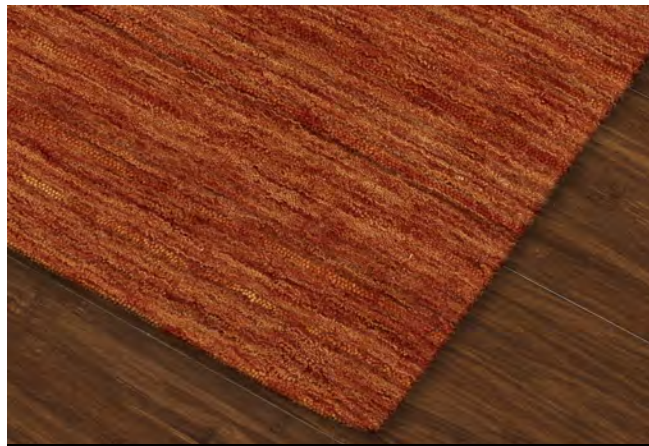

1 GALLERY

2 FINE ART

3 MONOCHROMATIC

4 HARMONIOUS

5 EXPRESSION

6 MASTERPIECE

COMPOSITION 1005

WOOL AREA RUG PROGRAM

RUG SIZES AVAILABLE

- 3'6" x 5'6"
- 5'x 7'6"
- 8' x 10'
- 9' x 13'

SPECIFICATIONS

Fiber: 100% Wool
Construction: Hand-Loomed
Origin: Made In India

decorativeconceptsllc.com

7 WATERCOLOUR