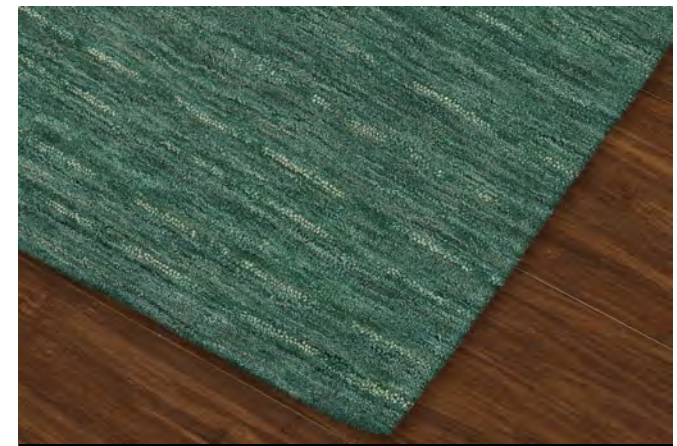

1 GALLERY

2 FINE ART

3 MONOCHROMATIC

4 HARMONIOUS

5 EXPRESSION

6 MASTERPIECE

COMPOSITION 1005

WOOL AREA RUG PROGRAM

RUG SIZES AVAILABLE

- 3'6" x 5'6"
- 5'x 7'6"
- 8' x 10'
- 9' x 13'

SPECIFICATIONS

Fiber: 100% Wool
Construction: Hand-Loomed
Origin: Made In India

decorativeconceptsllc.com

7 WATERCOLOUR